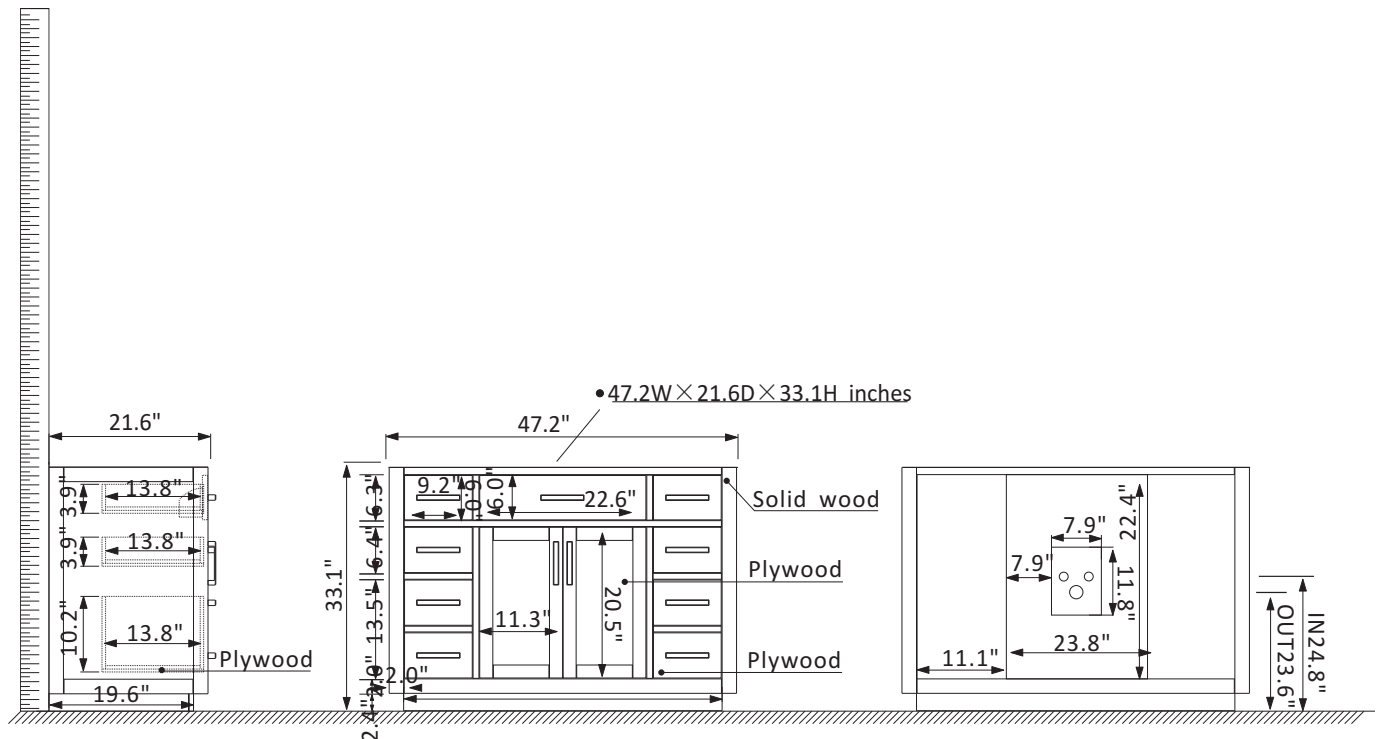

Altair Ivy Vanity Collection 531048-CAB-RB-NM

Features

Construction: Solid wood / plywood

Finish: White, or Royal Blue Finish

Countertop: Space for custom countertop and sink

Sink: Accommodate Standard Oval and Rectangular undermount sinks